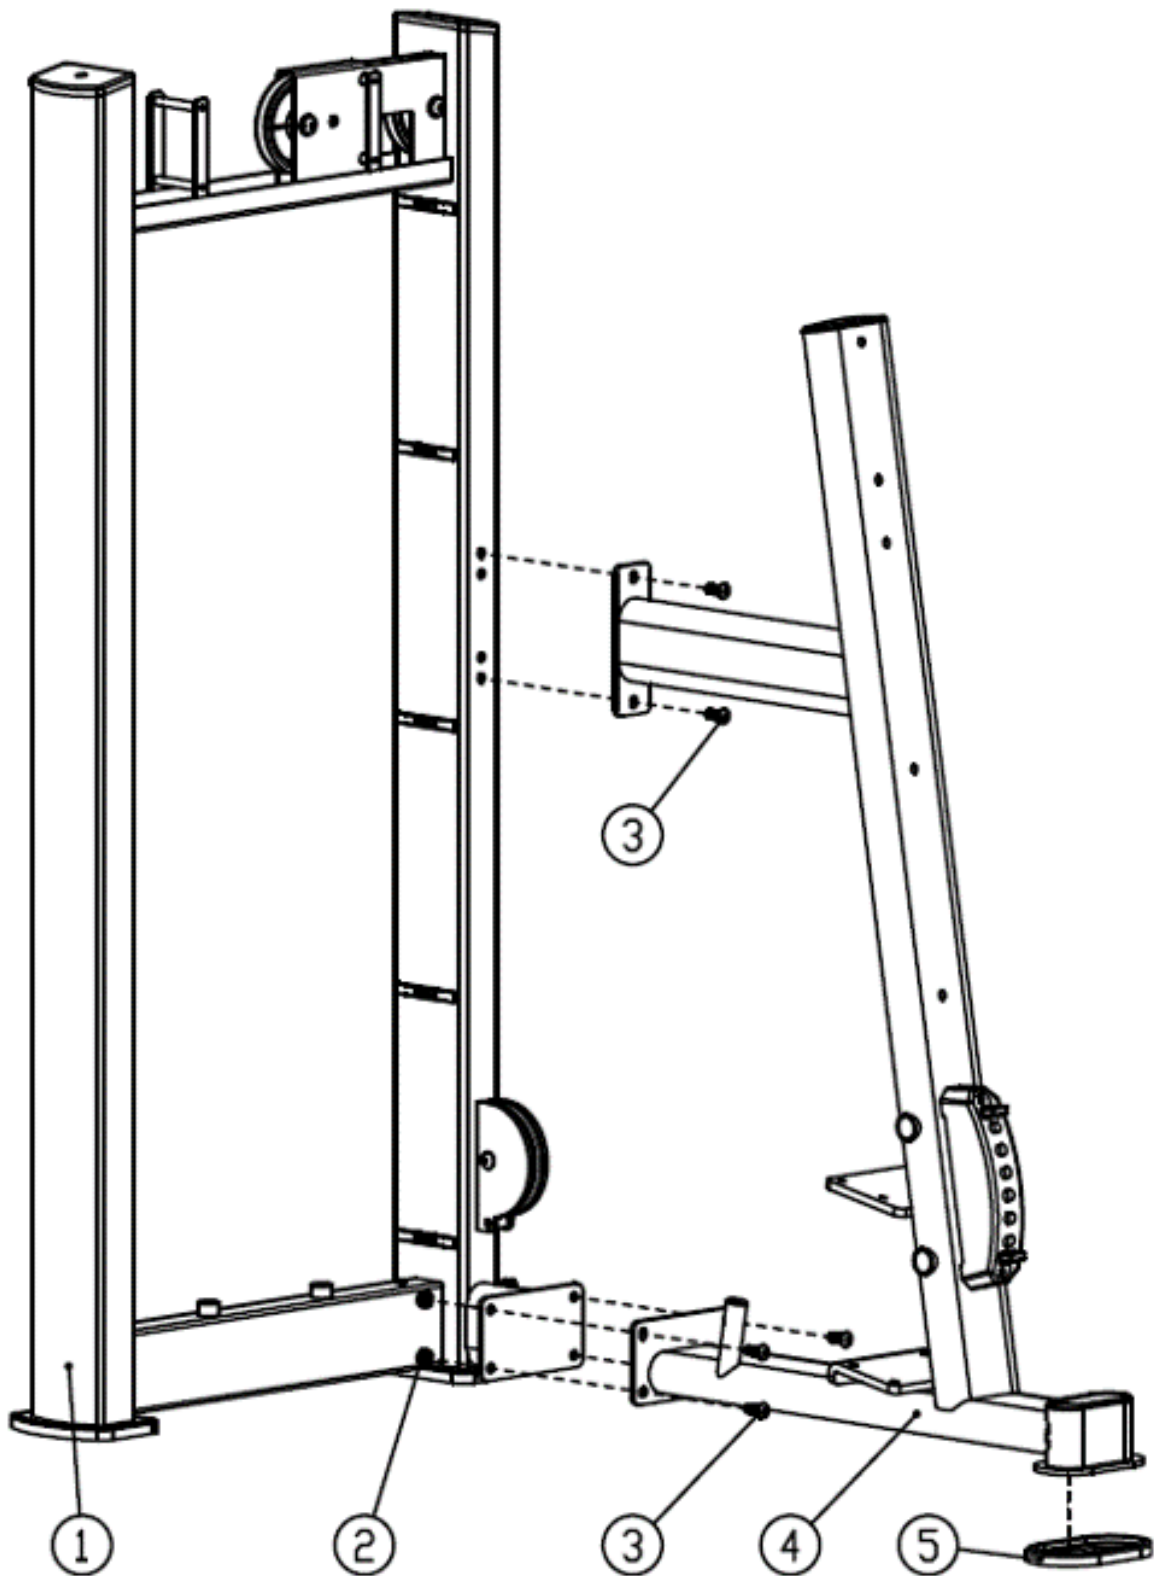

PARTS/HARDWARE LIST Continued

Part Number	Part Description	Quantity
21	Left Force Arm	1
22	Force Arm Shaft	2
23	Adjustable Plate	1
24	Right Force Arm	1
25	Wire Rope (1)	1
26	M16 Hexagon Nut	4
27	Wire Rope (2)	2

Frame Assembly