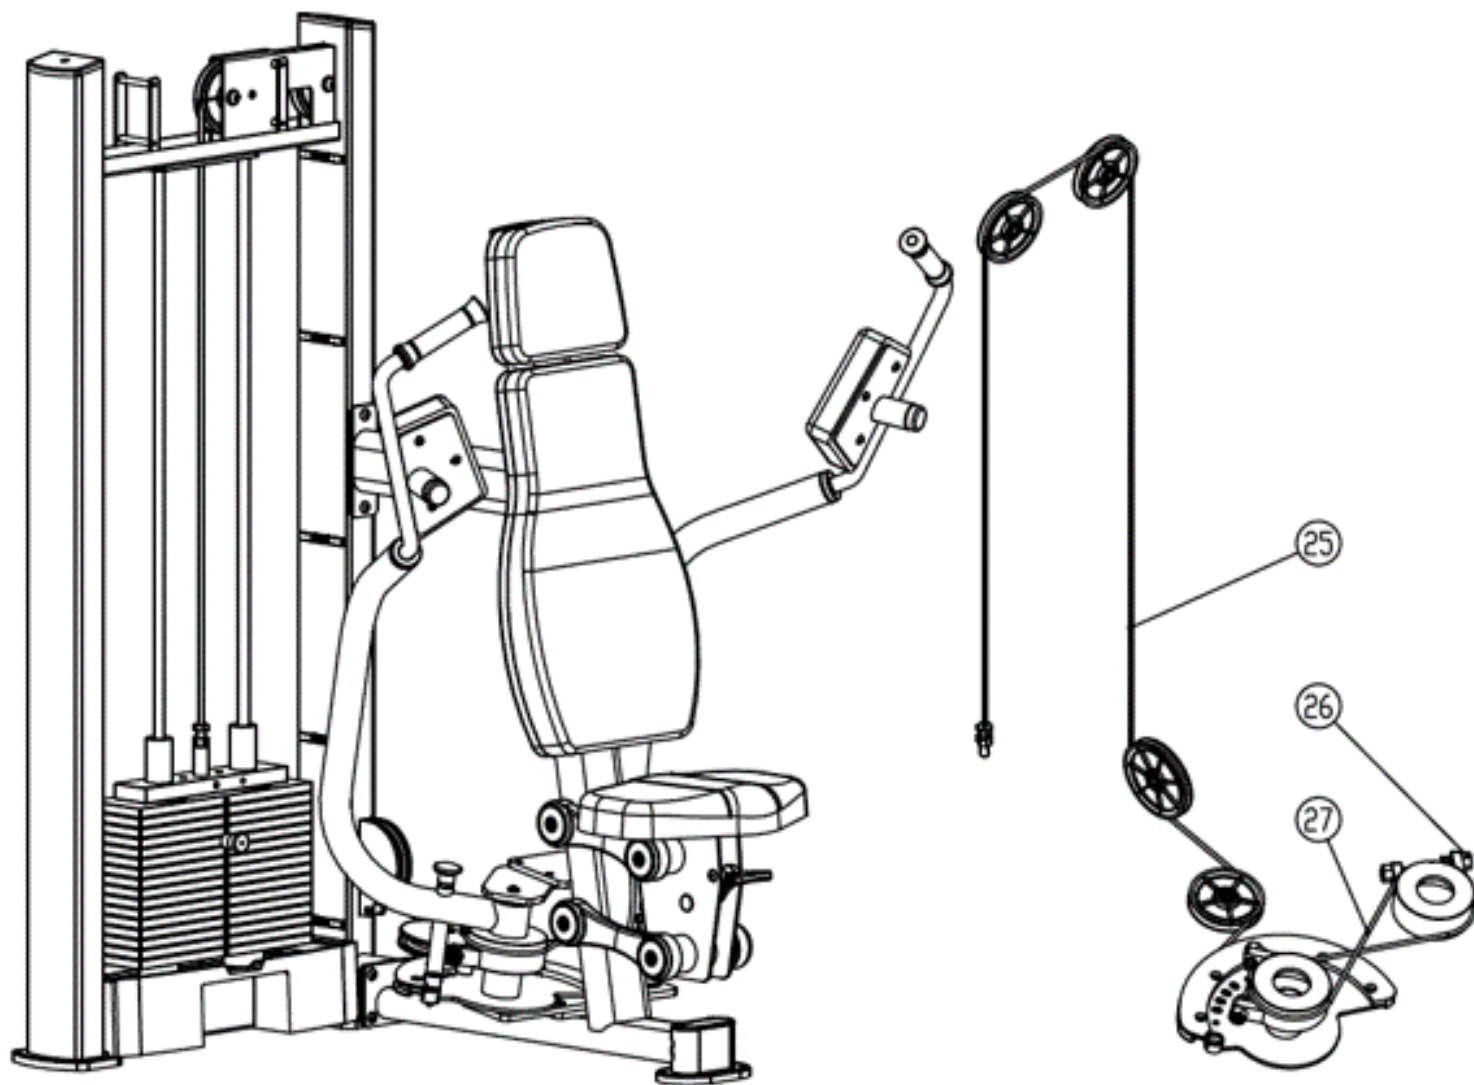

Ensure to tighten all nuts and bolts, lubricate any sliding parts, bearings, and moving mechanisms. We also suggest applying Loctite or any kind of thread locking adhesive to anything that does not thread into a Teflon nut. It is also important to ensure that every movement arm is properly aligned prior to frequent use, and that the machine that you are assembling is fully functional.

Tools Required for Installation:
Rubber Mallet
Level
Ratchet and Socket Set
Snap Ring Pliers
Adjustable Wrench
2 People Required

PARTS/HARDWARE LIST

Part Number	Part Description	Quantity
1	Balance Weight Frame	1
2	M10 Locknut	4
3	Hexagon Socket Button Head Screws M10x25	10
4	Side Frame	1
5	Foot Pad	1
6	Headrest Set	1
7	Back Pad Set	1
8	Seat	1
9	Seat Shaft	4
10	Seat Lining	4
11	Seat Rocker Arm	4
12	Seat Rocker Arm Cover	8
13	Inner Hexagon Countersunk Head Screws M8x20	8
14	Universal Lining	4
15	Hexagon Socket head Cap Screws M8x25	5
16	Fixed Plate	1
17	Hexagon Socket Button Head Screws M10x20	8
18	Wire Wheel Shaft	1
19	Wire Wheel Set	1
20	Fixed Plate	1

PARTS/HARDWARE LIST Continued

Part Number	Part Description	Quantity
21	Left Force Arm	1
22	Force Arm Shaft	2
23	Adjustable Plate	1
24	Right Force Arm	1
25	Wire Rope (1)	1
26	M16 Hexagon Nut	4
27	Wire Rope (2)	2

Frame Assembly

Accessory and Cushion Installation

Wire Wheel and Fixed Plate Installation

Force Arm Installation

Cable Installation

Cover Installation

Have a question about assembly?

Please contact a Gym Bro Fitness Team Member!