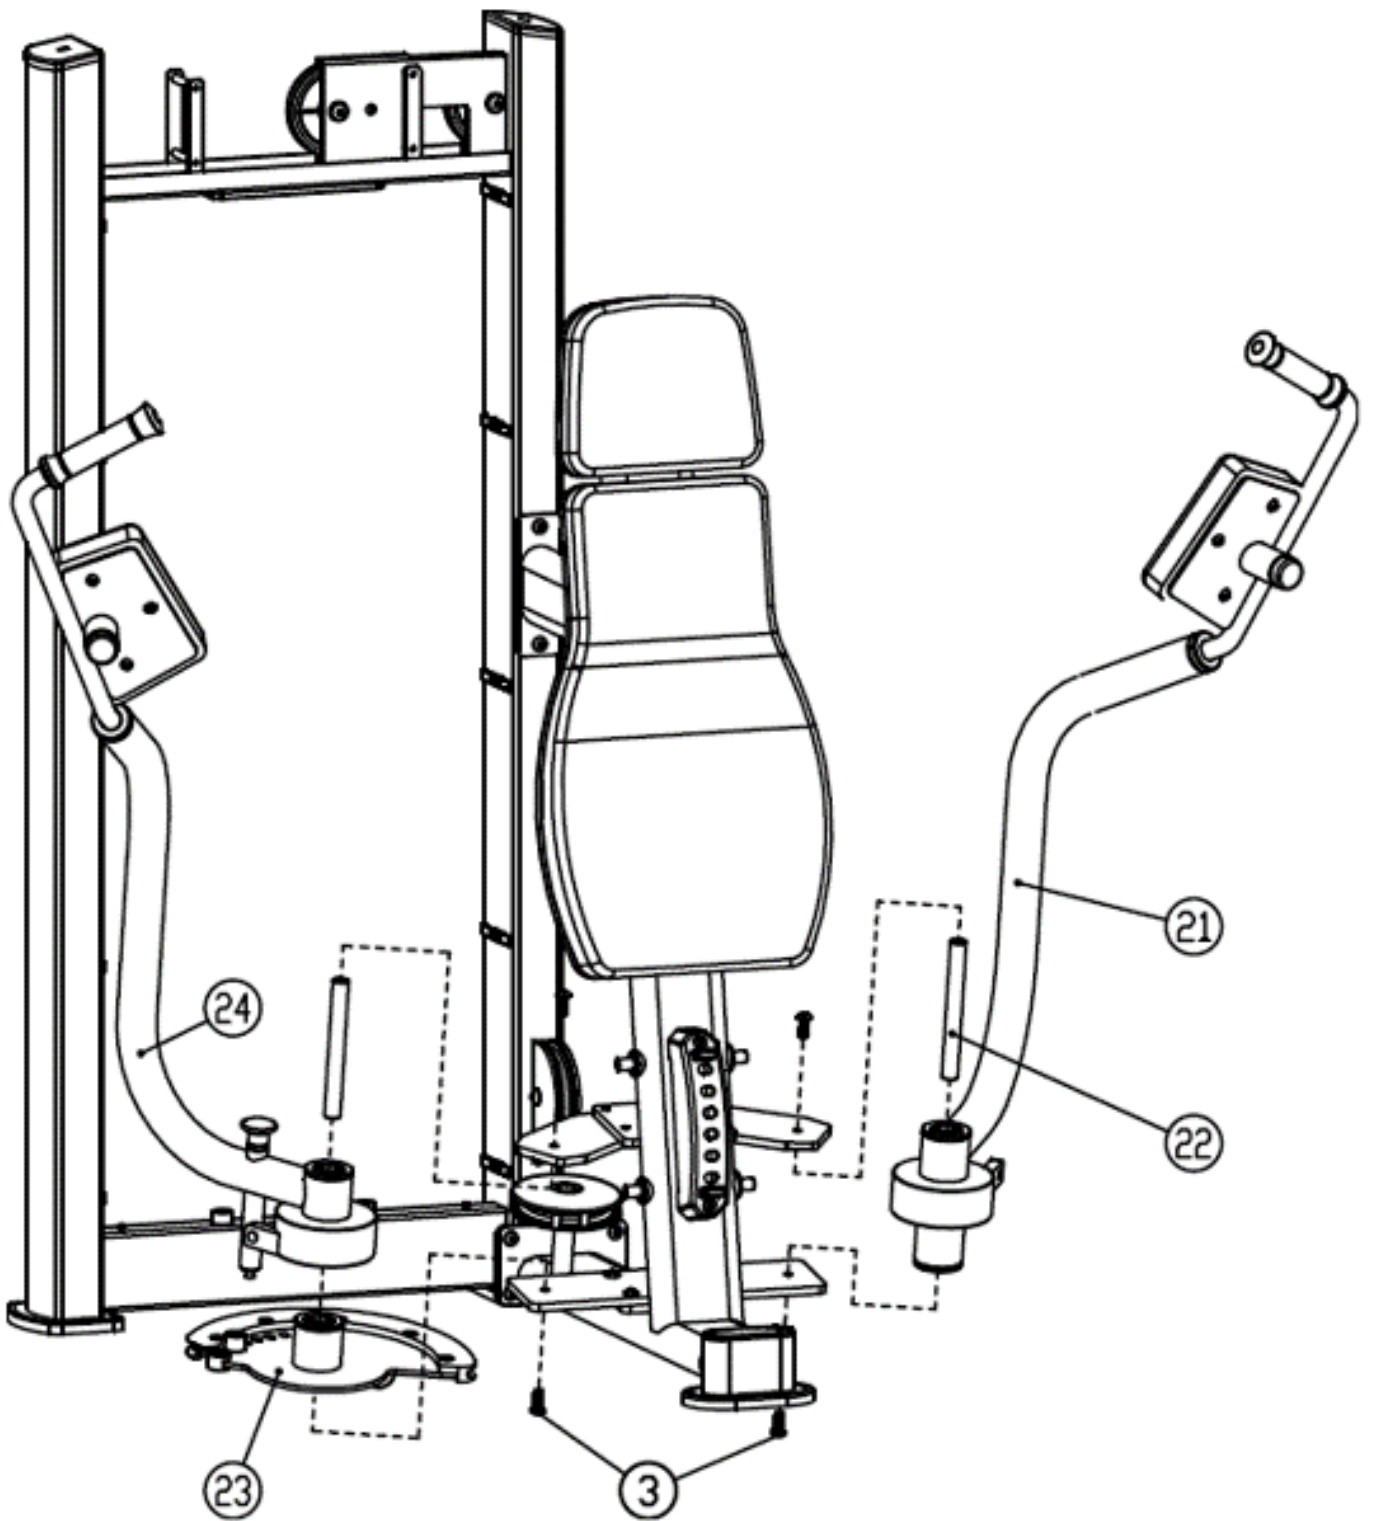

Tools Required for Installation:
Rubber Mallet
Level
Ratchet and Socket Set
Snap Ring Pliers
Adjustable Wrench
2 People Required

PARTS/HARDWARE LIST

Part Number	Part Description	Quantity
1	Balance Weight Frame	1
2	M10 Locknut	4
3	Hexagon Socket Button Head Screws M10x25	10
4	Side Frame	1
5	Foot Pad	1
6	Headrest Set	1
7	Back Pad Set	1
8	Seat	1
9	Seat Shaft	4
10	Seat Lining	4
11	Seat Rocker Arm	4
12	Seat Rocker Arm Cover	8
13	Inner Hexagon Countersunk Head Screws M8x20	8
14	Universal Lining	4
15	Hexagon Socket head Cap Screws M8x25	5
16	Fixed Plate	1
17	Hexagon Socket Button Head Screws M10x20	8
18	Wire Wheel Shaft	1
19	Wire Wheel Set	1
20	Fixed Plate	1

PARTS/HARDWARE LIST Continued

Part Number	Part Description	Quantity
21	Left Force Arm	1
22	Force Arm Shaft	2
23	Adjustable Plate	1
24	Right Force Arm	1
25	Wire Rope (1)	1
26	M16 Hexagon Nut	4
27	Wire Rope (2)	2

Frame Assembly

Accessory and Cushion Installation

Wire Wheel and Fixed Plate Installation

Force Arm Installation

Cable Installation

Cover Installation

Have a question about assembly?

Please contact a Gym Bro Fitness Team Member!