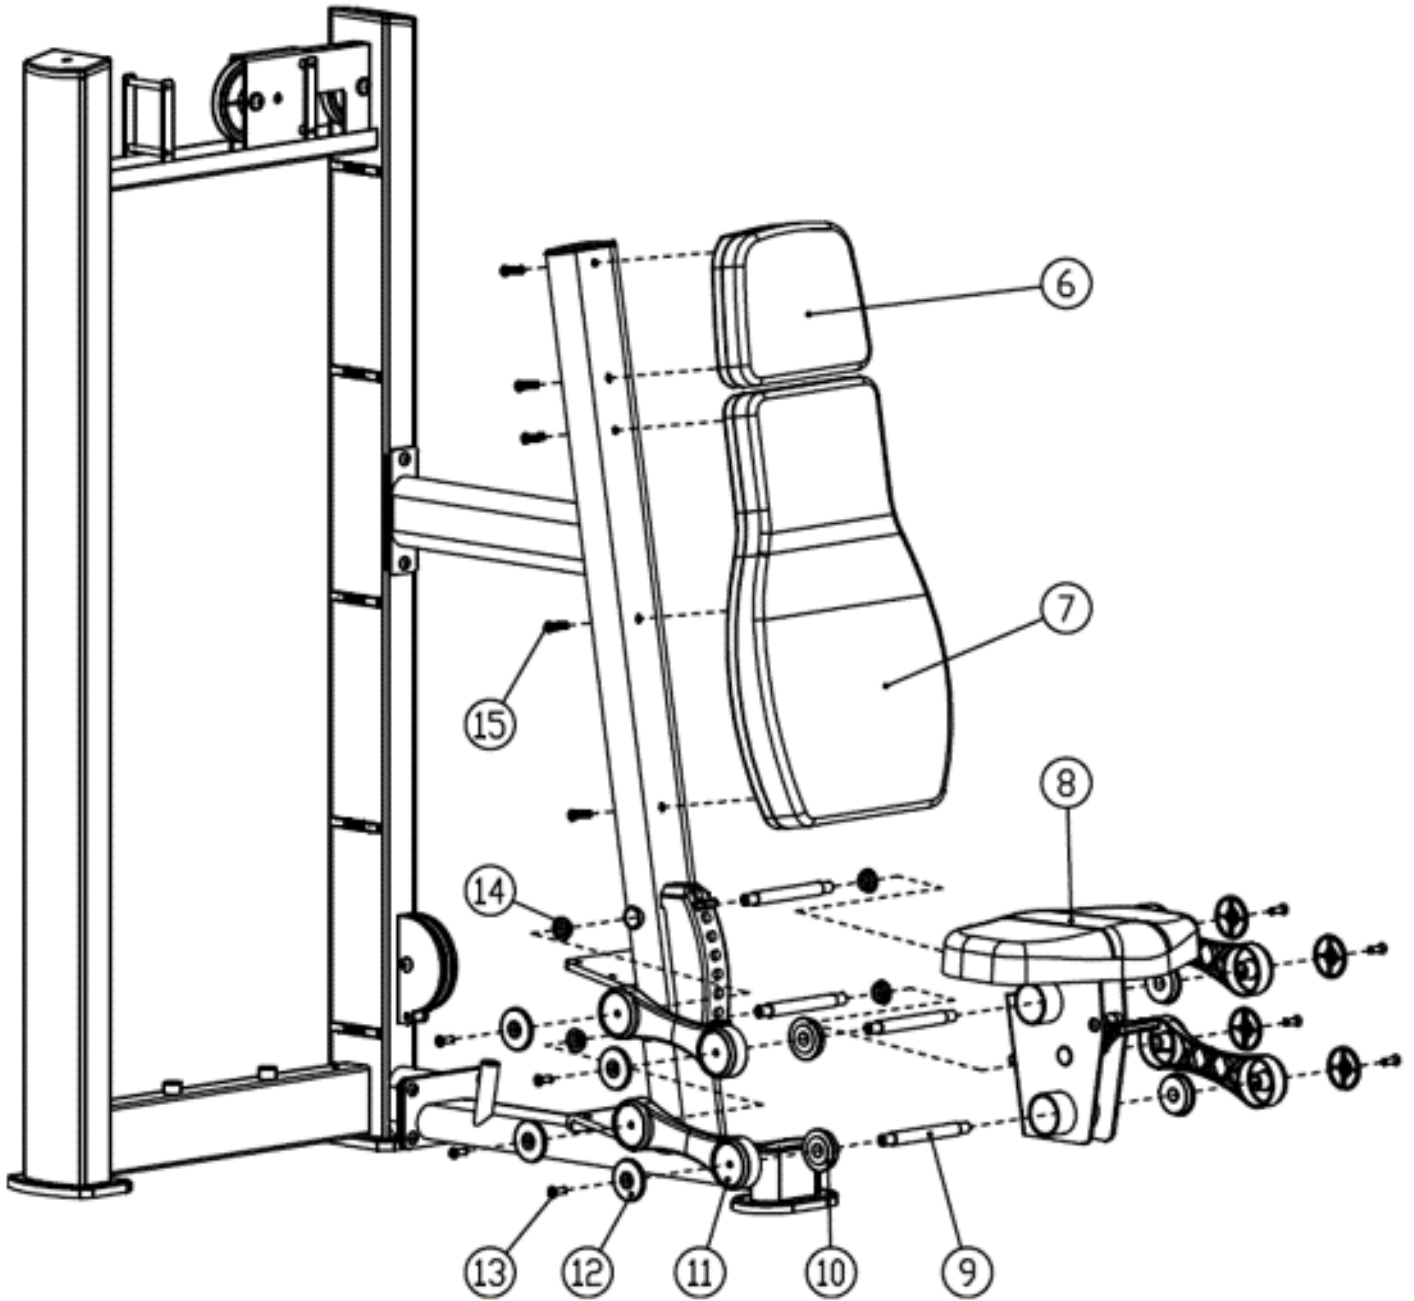

Accessory and Cushion Installation