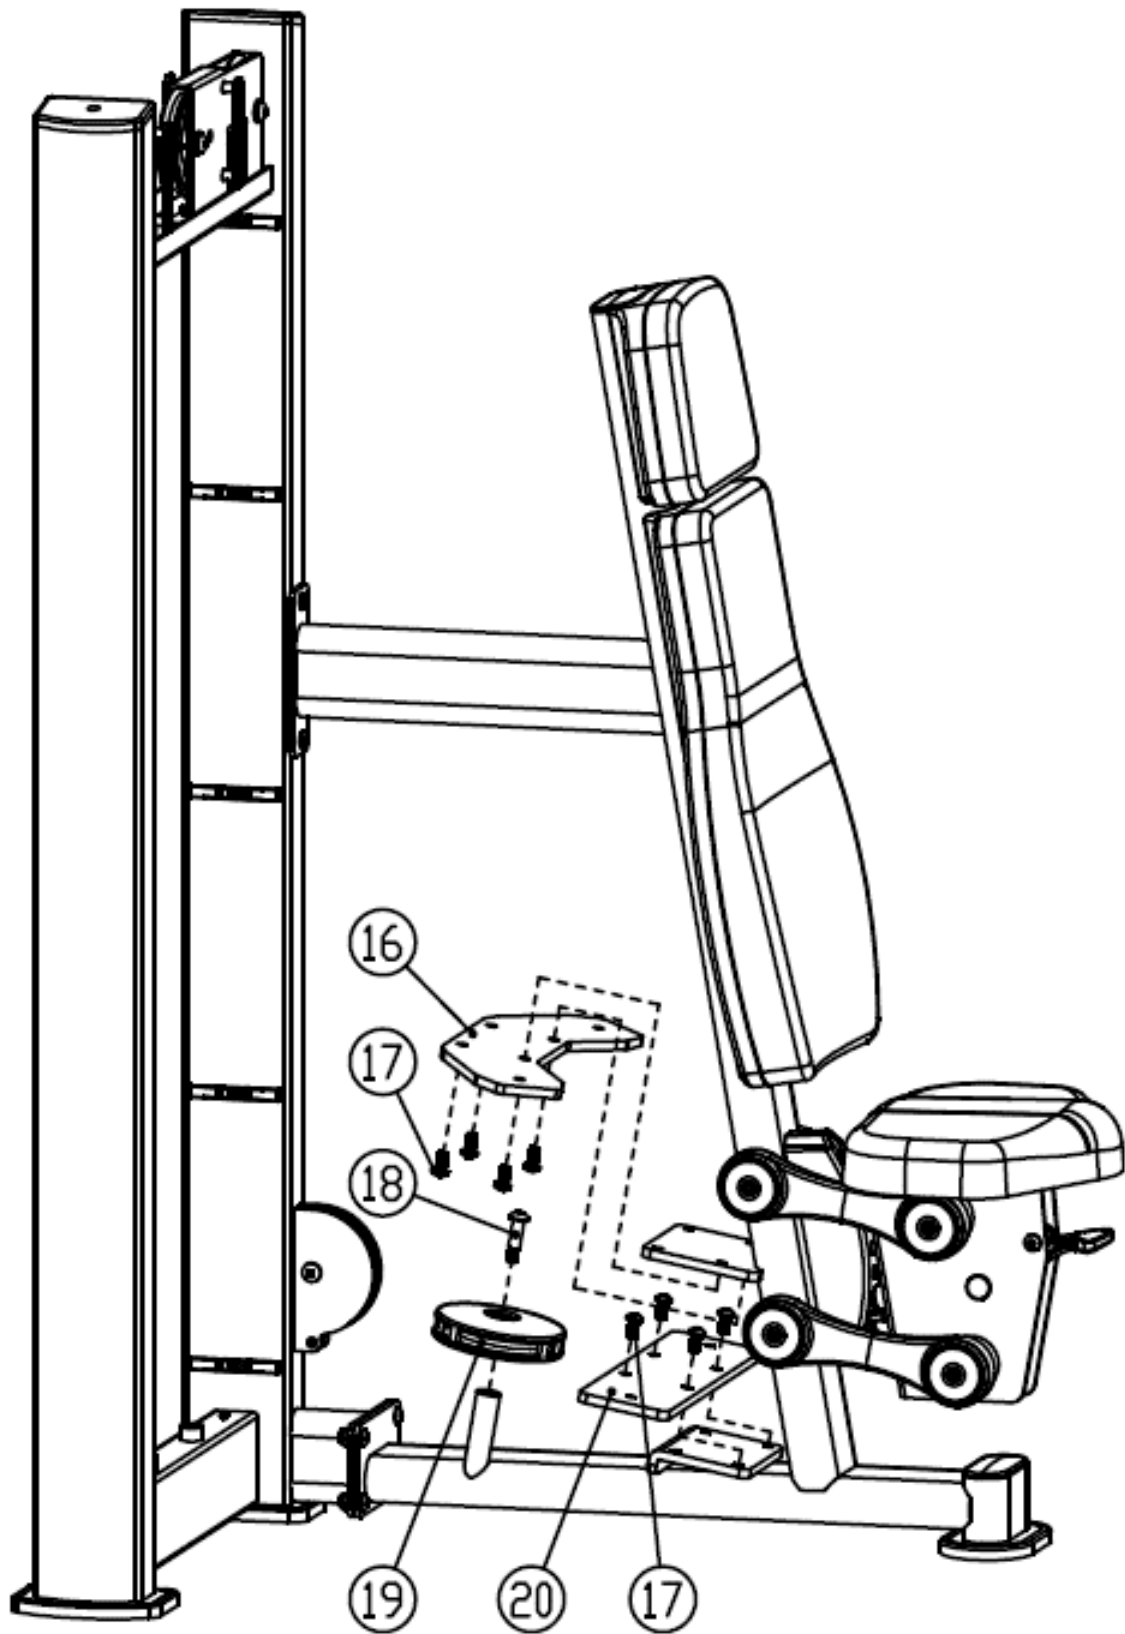

Wire Wheel and Fixed Plate Installation