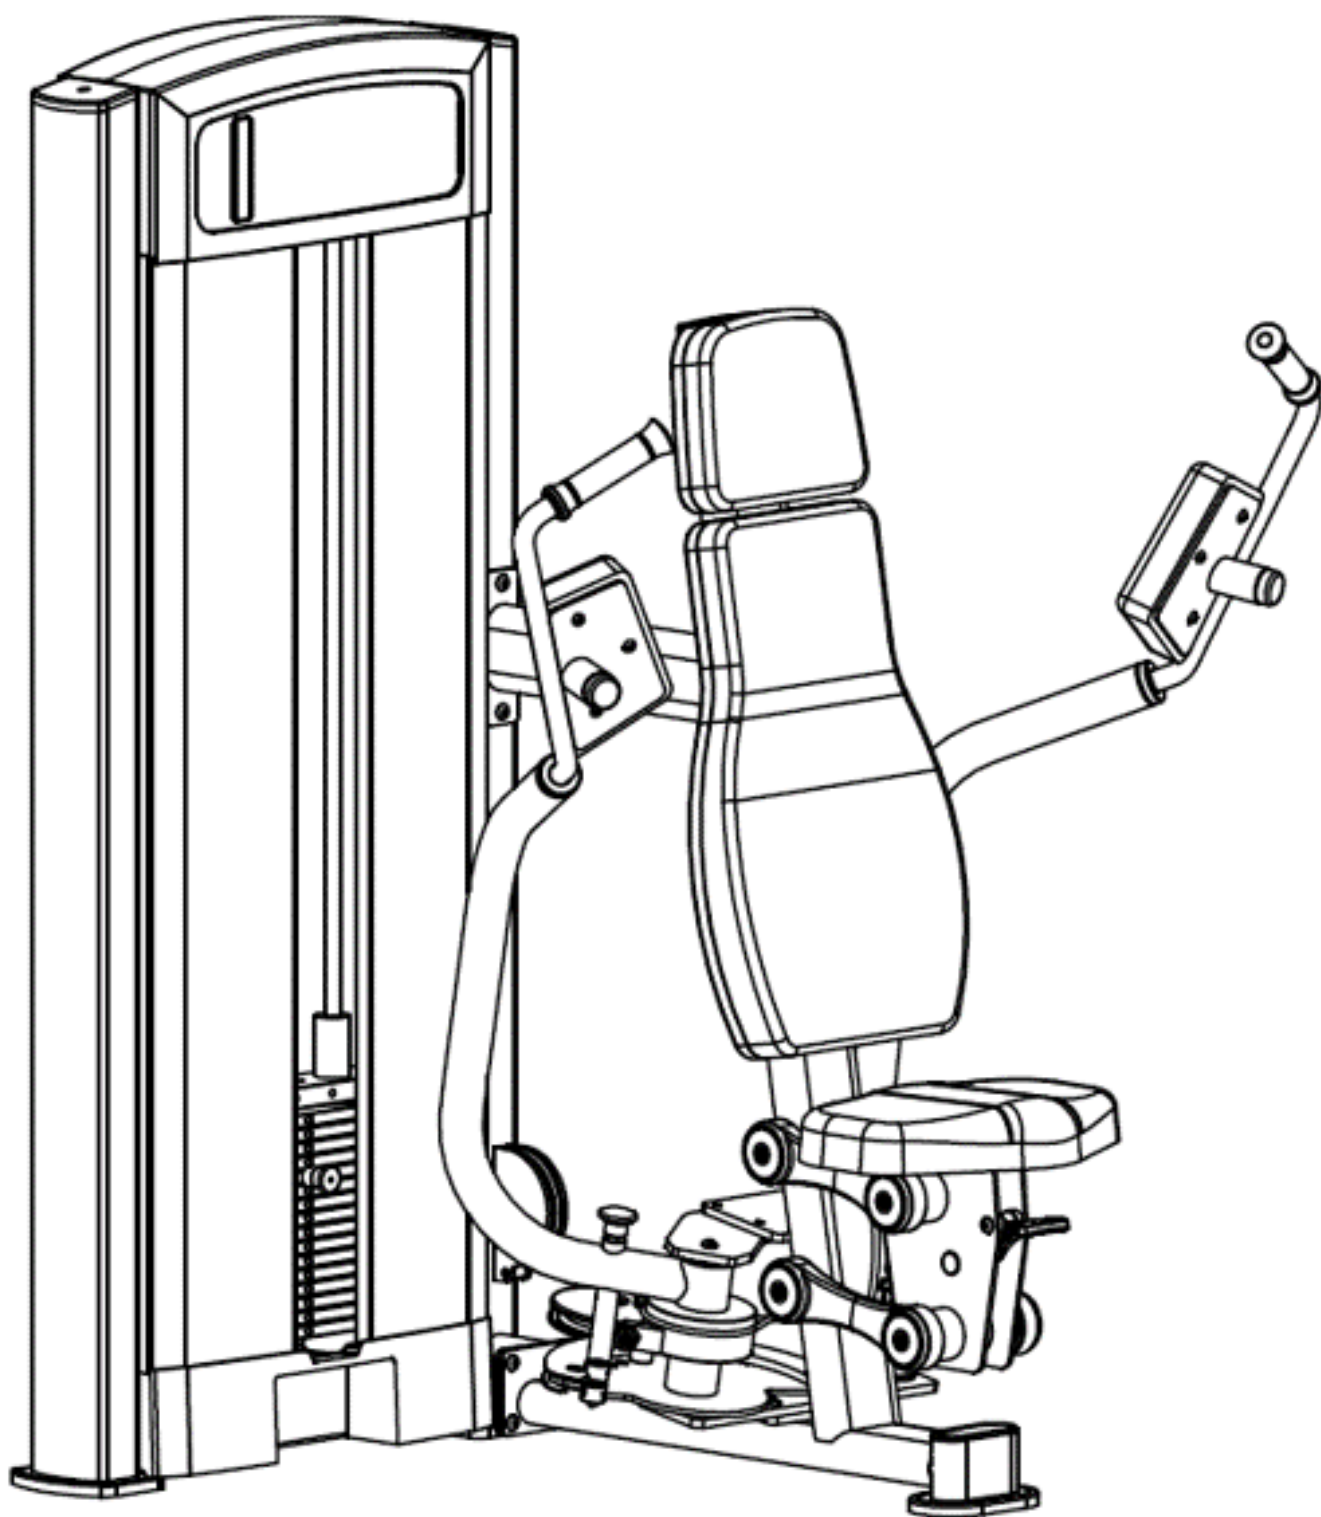

Tools Required for Installation:
Rubber Mallet
Level
Ratchet and Socket Set
Snap Ring Pliers
Adjustable Wrench
2 People Required

PARTS/HARDWARE LIST

Part Number	Part Description	Quantity
1	Balance Weight Frame	1
2	M10 Locknut	4
3	Hexagon Socket Button Head Screws M10x25	10
4	Side Frame	1
5	Foot Pad	1
6	Headrest Set	1
7	Back Pad Set	1
8	Seat	1
9	Seat Shaft	4
10	Seat Lining	4
11	Seat Rocker Arm	4
12	Seat Rocker Arm Cover	8
13	Inner Hexagon Countersunk Head Screws M8x20	8
14	Universal Lining	4
15	Hexagon Socket head Cap Screws M8x25	5
16	Fixed Plate	1
17	Hexagon Socket Button Head Screws M10x20	8
18	Wire Wheel Shaft	1
19	Wire Wheel Set	1
20	Fixed Plate	1

PARTS/HARDWARE LIST Continued

Part Number	Part Description	Quantity
21	Left Force Arm	1
22	Force Arm Shaft	2
23	Adjustable Plate	1
24	Right Force Arm	1
25	Wire Rope (1)	1
26	M16 Hexagon Nut	4
27	Wire Rope (2)	2

Frame Assembly

Accessory and Cushion Installation

Wire Wheel and Fixed Plate Installation

Force Arm Installation

Cable Installation

Cover Installation

Have a question about assembly?

Please contact a Gym Bro Fitness Team Member!