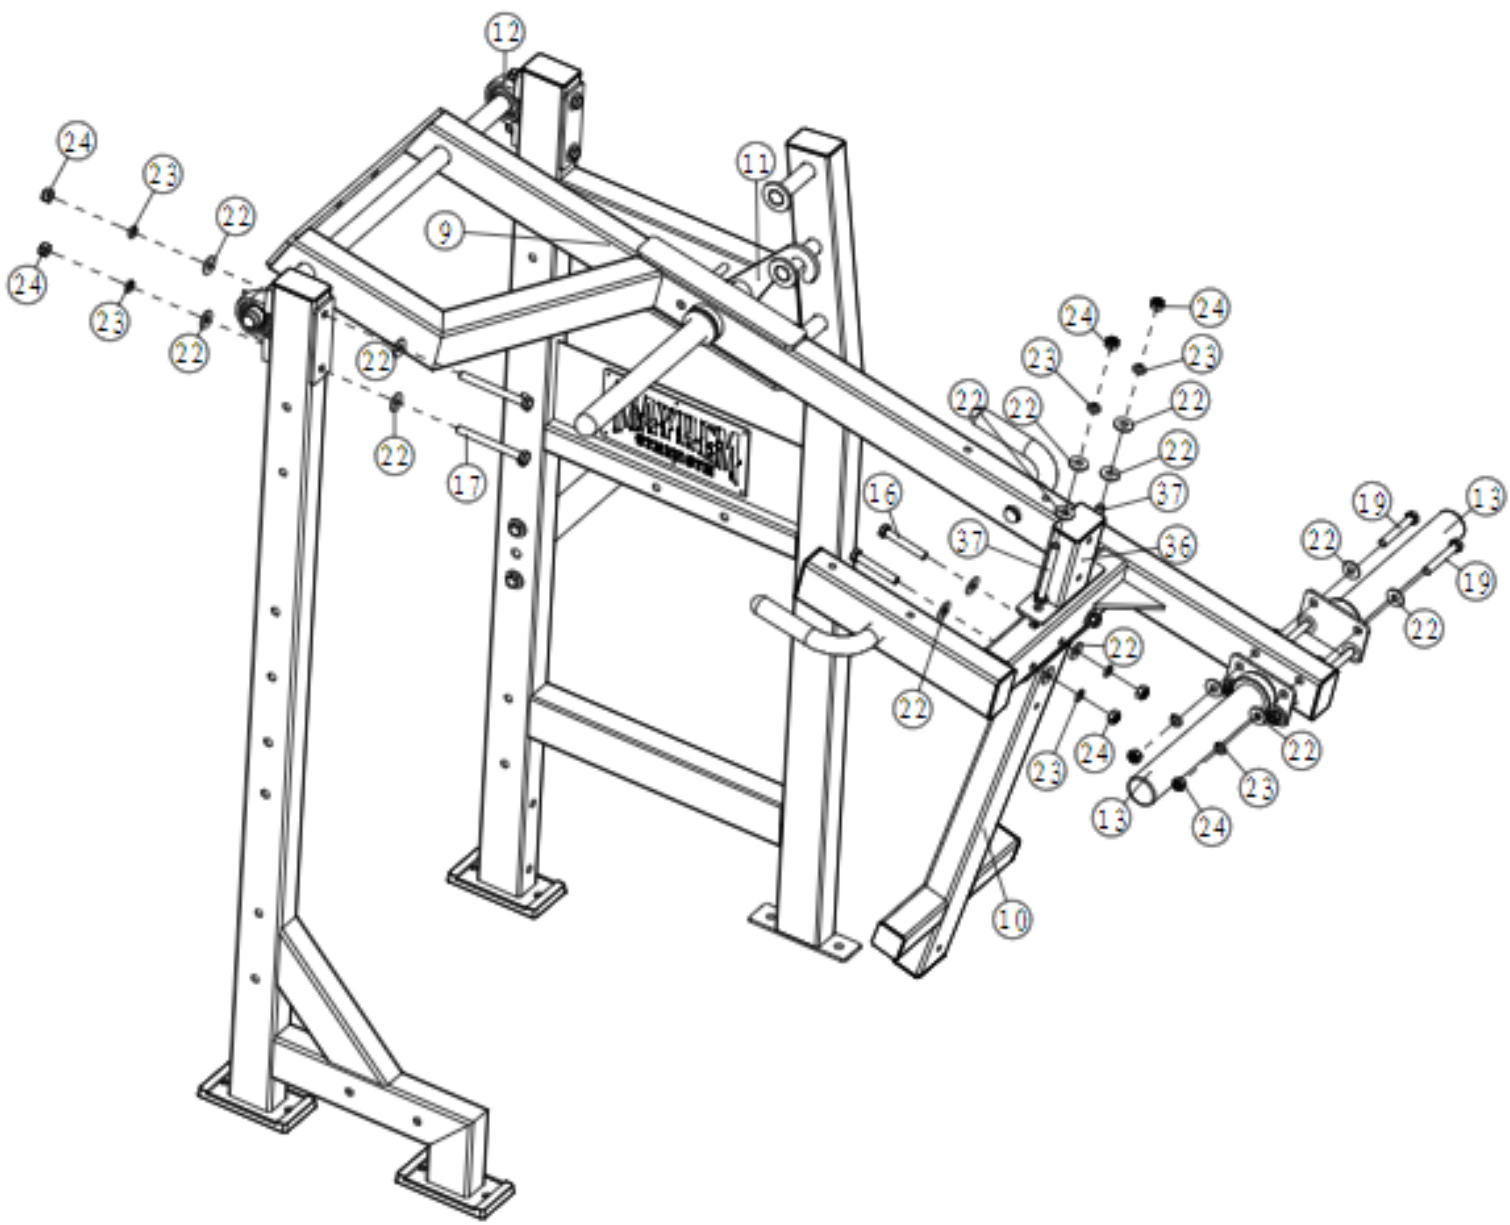

Force Arm Installation