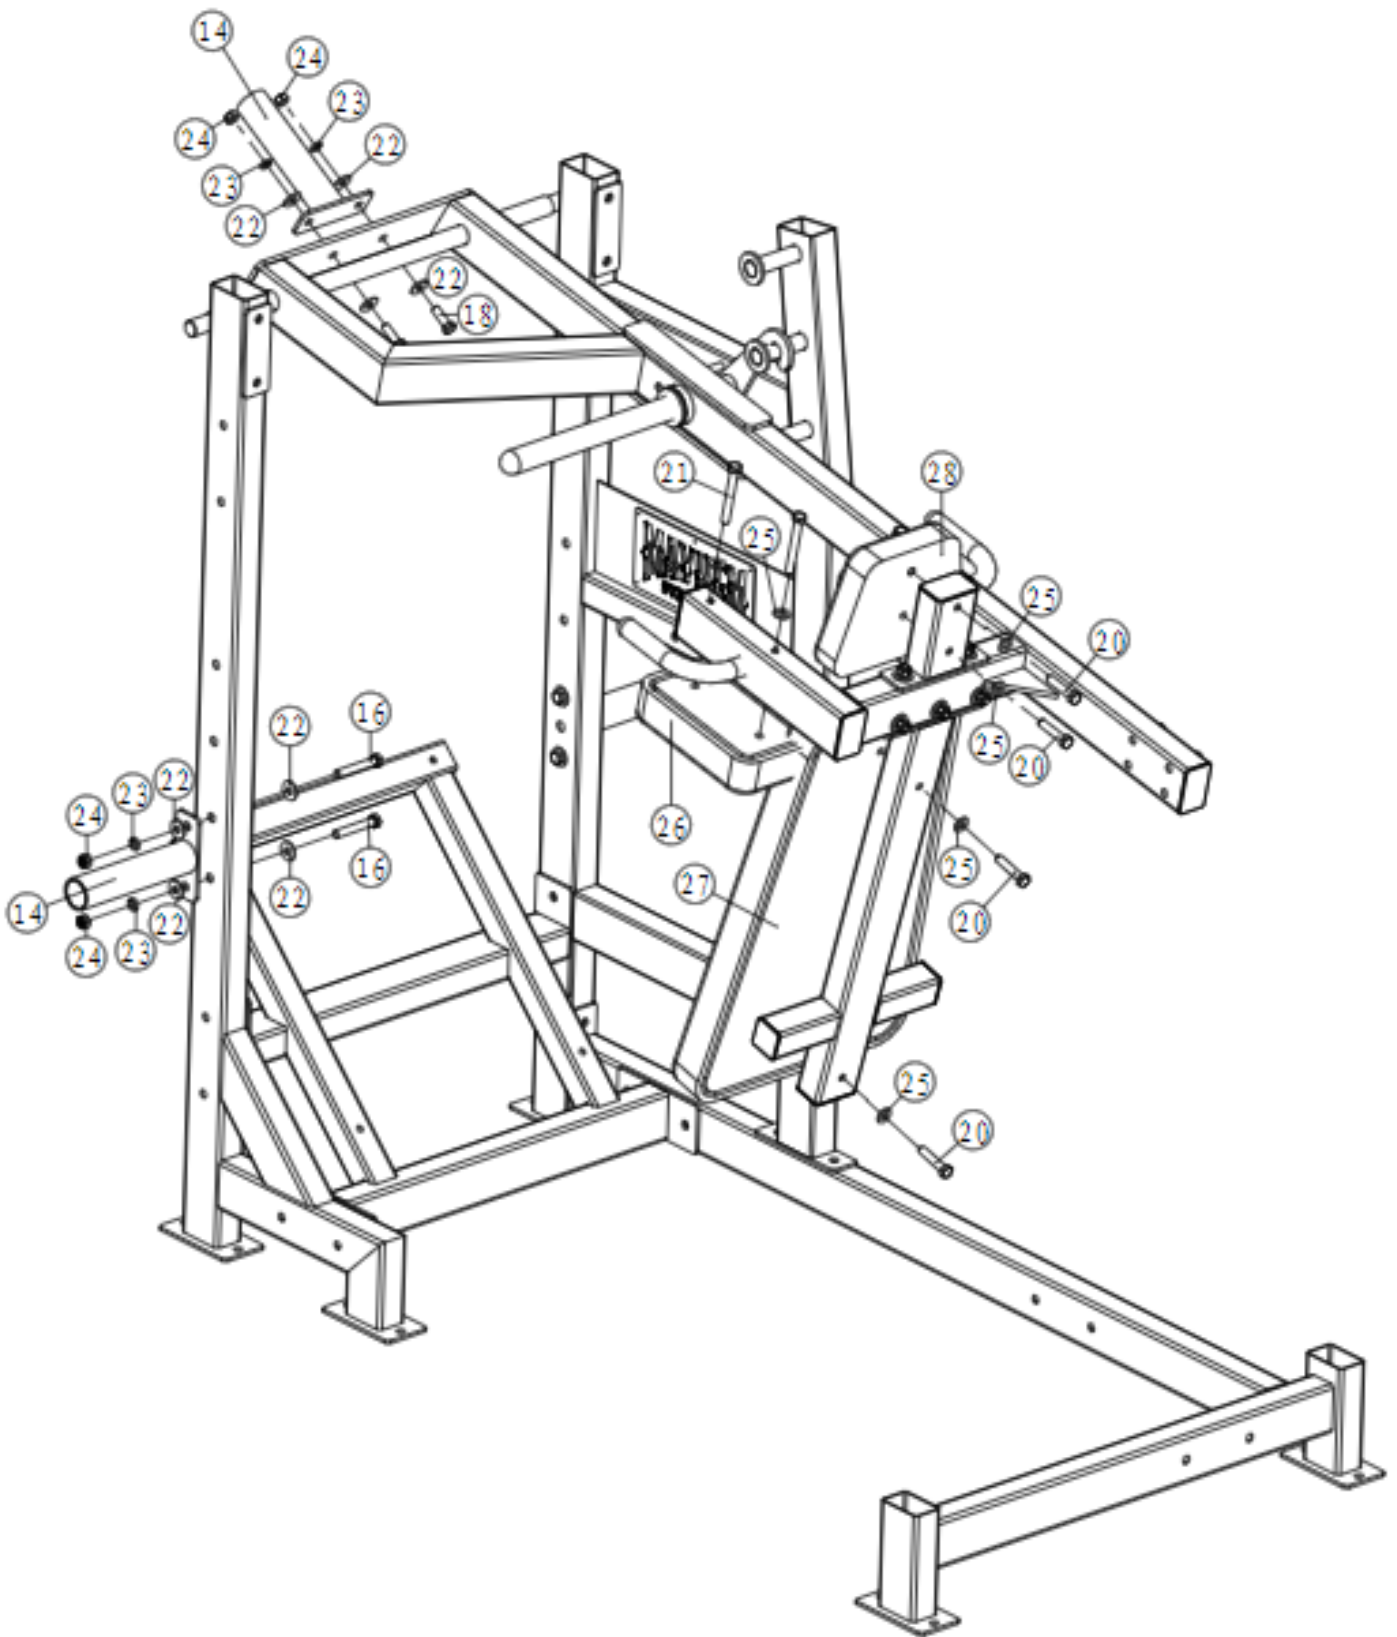

Cushion and Weight Holder Installation