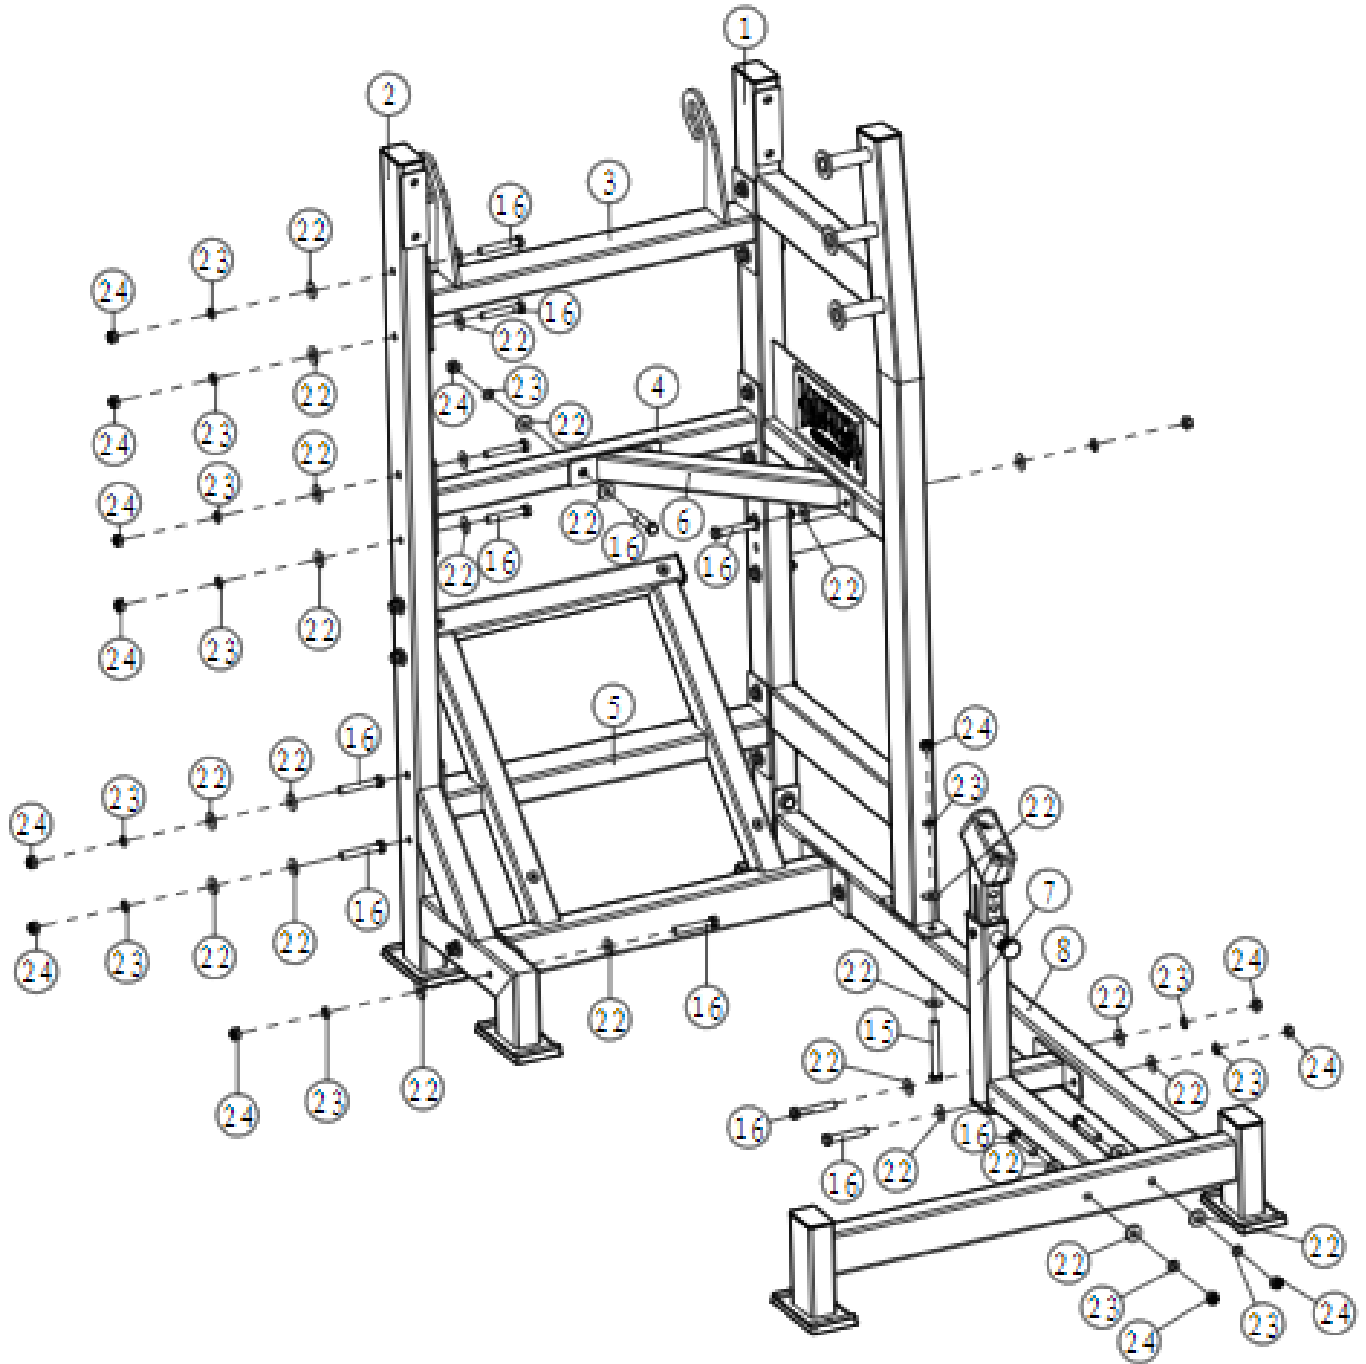

PARTS/HARDWARE LIST

Part Number	Part Description	Quantity
21	Hexagon Head Bolts M12x95	4
22	Plain Washers	94
23	Spring Lock Washers	49
24	Hexagon Nuts M12	47
25	Plain Washers	8
26	Arm Pads	2
27	Back Pad Assembly	1
28	Head Pad Assembly	1

Frame Assembly